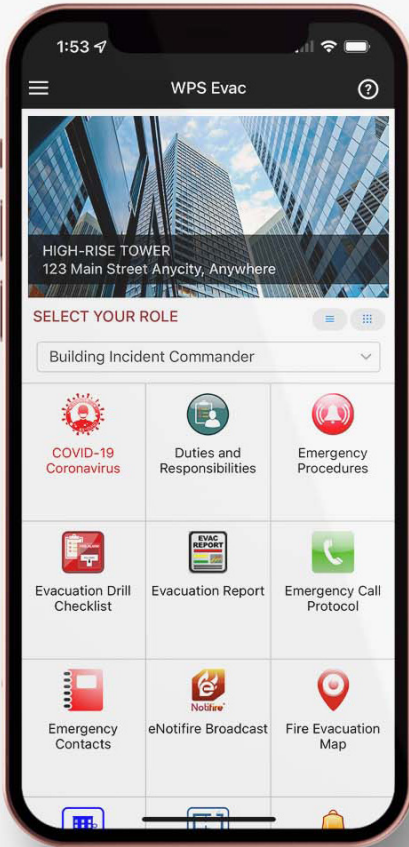

THE WPS ADVANTAGE

WPS provides emergency planning and customized, tech-based solutions that are improving residential building safety and reducing risks.

We are driven by life safety and powered by innovation to ensure we deliver the best outcomes possible. Being unprepared is costly, so we have created a system to facilitate preparedness in building personnel to reduce liability and save lives.

WPS SUPPORTS RESIDENTIAL BUILDINGS WITH:

Convenient access to a custom-built mobile app solution for your building to ensure building personnel and residents are prepared and understand roles and procedures during emergencies.

End-to-end support from our team of experienced professionals. Our team of experts can be easily reached by phone or through our online contact form to assist you.

Decades of experience in emergency preparedness to help you with evolving safety standards. With more than 40 years of experience, we possess a deep understanding of safety standards for all types of residential buildings and facilities.

Emergency management, training, and software tailored to residential property managers and residents. Our team of experts is here to help you build a fire and life safety plan specifically for your building and tenants.

WPS DISASTER MANAGEMENT SOLUTIONS

Being prepared can be the difference between life and death.
Contact us today to learn more!

Call Toll-Free: 1-800-545-9028

Email: sales@wpsevac.com